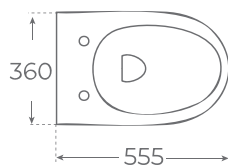

INODORO SUSPENDIDO

WALL HUNG TOILET

WC SUSPENDU