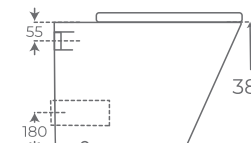

WC COMPACT

Blanco brillo
Gloss white
Blanc brillant

00734

A modern, grey, one-piece toilet with a sleek, rounded design. It is positioned against the wall with the hexagonal pattern. The toilet seat is closed, and the tank is visible at the top.