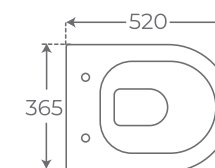

WC COMPACT

Blanco brillo
Gloss white
Blanc brillant

00734

A modern, grey, one-piece toilet with a sleek, rounded design. It is positioned against the wall with the hexagonal pattern. The toilet seat is closed, and the tank is visible at the top.