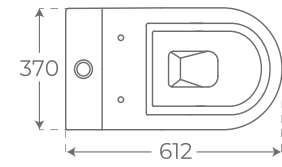

Con tapa ABS
With ABS seat
Avec abattant ABS

02641

Con tapa duroplast
With duroplast seat
Avec abattant duraplast

02265