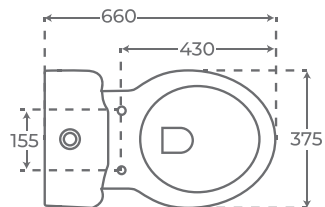

INODORO TANQUE BAJO

CLOSE COUPLED TOILET

WC AVEC RÉSERVOIR ATTENANT

Blanco brillo - Tapa duroplast 06478
Gloss white - Duroplast seat
Blanc brillant - Abattant duroplast

Blanco brillo - Tapa cerezo 06479
Gloss white - Cherry cover
Blanc brillant - Haut couleur cerise