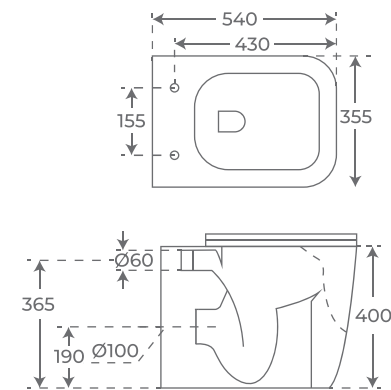

INODORO COMPACTO

BACK TO WALL TOILET

WC COMPACT

Blanco brillo
Gloss white
Blanc brillant

05164