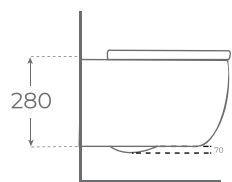

INODORO SUSPENDIDO

WALL HUNG TOILET

WC SUSPENDU