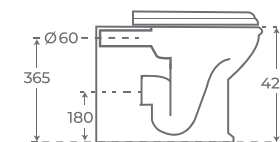

INODORO COMPACTO

BACK TO WALL TOILET

WC COMPACT

Blanco brillo - Tapa duroplast 06480
Gloss white - Duroplast seat
Blanc brillant - Abattant duroplast

Blanco brillo - Tapa cerezo 06481
Gloss white - Cherry cover
Blanc brillant - Haut couleur cerise