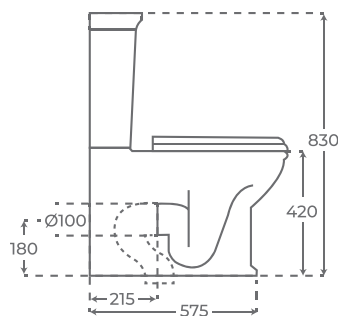

INODORO TANQUE BAJO

CLOSE COUPLED TOILET

WC AVEC RÉSERVOIR ATTENANT

Blanco brillo - Tapa duroplast 06478
Gloss white - Duroplast seat
Blanc brillant - Abattant duroplast

Blanco brillo - Tapa cerezo 06479
Gloss white - Cherry cover
Blanc brillant - Haut couleur cerise