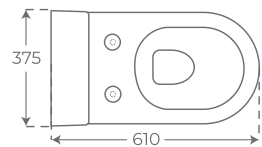

INODORO TANQUE BAJO

CLOSE COUPLED TOILET

WC AVEC RÉSERVOIR ATTENANT

BIDÉ A SUELO

FLOOR-STANDING BIDET

BIDET POSÉ AU SOL