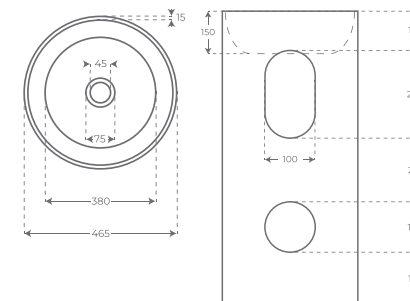

LAVABO DE PIE

FREESTANDING BASIN

LAVABO TOTEM