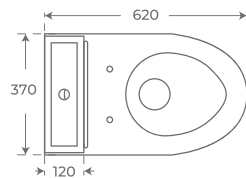

INODORO TANQUE BAJO

CLOSE COUPLED TOILET

WC AVEC RÉSERVOIR ATTENANT