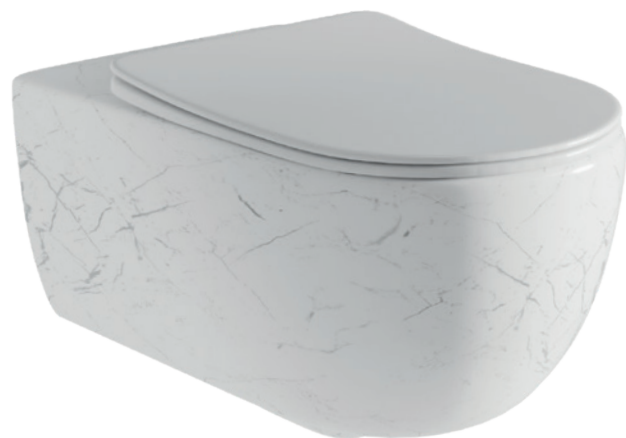

INODORO SUSPENDIDO

WALL HUNG TOILET

WC SUSPENDU