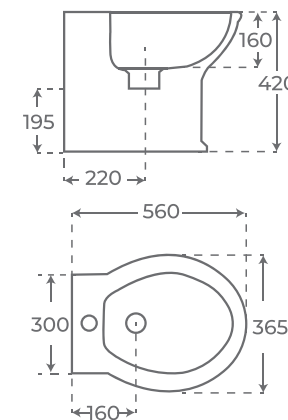

BIDÉ A SUELO

FLOOR STANDING BIDET

BIDET POSÉ AU SOL

Blanco brillo
Gloss white
Blanc brillant

04903

INODORO COMPACTO

BACK TO WALL TOILET

WC COMPACT