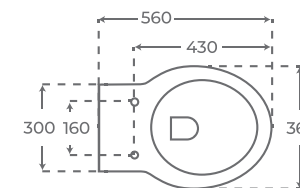

INODORO COMPACTO

BACK TO WALL TOILET

WC COMPACT

Blanco brillo - Tapa duroplast 06480
Gloss white - Duroplast seat
Blanc brillant - Abattant duroplast

Blanco brillo - Tapa cerezo 06481
Gloss white - Cherry cover
Blanc brillant - Haut couleur cerise